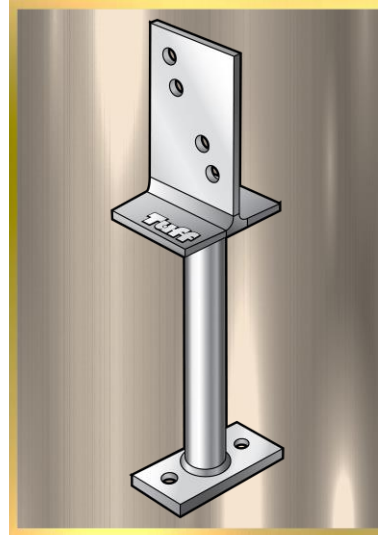

## TB200X600 T BLADE STIRRUP, HEAVY DUTY

TB90X600

BOTB200X10

TB150ADJ

TBXSM200

PRODUCT CODE	: TB200X600
BARCODE	: 9314691804948
POST SIZE	: 180MM X 300MM
SHAFT HEIGHT	: 580MM
SHAFT Ø	: 67MM
POST BOLT HOLE	: M16
BASE BOLT HOLE	: 14MM
BLADE STEEL	: 10MM
BASE STEEL	: 5MM
FINISHING	: HOT DIP GALVANISED

### NOTES:

- IDEAL FOR PERGOLA, CARPORT AND VERANDA POSTS
- PRIMARILY USED FOR BOLTING TO EXISTING TIMBER DECKING OR CONCRETE BASE
- CAN ALSO BE USED FOR SETTING INTO CONCRETE
- EXTRA HEAVY DUTY