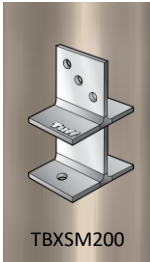

## TB200X600 T BLADE STIRRUP, HEAVY DUTY

TB90X600

BOTB200X10

TB150ADJ

TBXSM200

PRODUCT CODE	: TB200X600
BARCODE	: 9314691804948
POST SIZE	: 180MM X 300MM
SHAFT HEIGHT	: 580MM
SHAFT Ø	: 67MM
POST BOLT HOLE	: M16
BASE BOLT HOLE	: 14MM
BLADE STEEL	: 10MM
BASE STEEL	: 5MM
FINISHING	: HOT DIP GALVANISED

### NOTES:

- IDEAL FOR PERGOLA, CARPORT AND VERANDA POSTS
- PRIMARILY USED FOR BOLTING TO EXISTING TIMBER DECKING OR CONCRETE BASE
- CAN ALSO BE USED FOR SETTING INTO CONCRETE
- EXTRA HEAVY DUTY