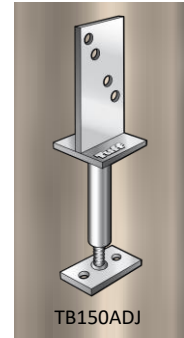

## TB200X600 T BLADE STIRRUP, HEAVY DUTY

TB90X600

BOTB200X10

TB150ADJ

TBXSM200

PRODUCT CODE	: TB200X600
BARCODE	: 9314691804948
POST SIZE	: 180MM X 300MM
SHAFT HEIGHT	: 580MM
SHAFT Ø	: 67MM
POST BOLT HOLE	: M16
BASE BOLT HOLE	: 14MM
BLADE STEEL	: 10MM
BASE STEEL	: 5MM
FINISHING	: HOT DIP GALVANISED

### NOTES:

- IDEAL FOR PERGOLA, CARPORT AND VERANDA POSTS
- PRIMARILY USED FOR BOLTING TO EXISTING TIMBER DECKING OR CONCRETE BASE
- CAN ALSO BE USED FOR SETTING INTO CONCRETE
- EXTRA HEAVY DUTY